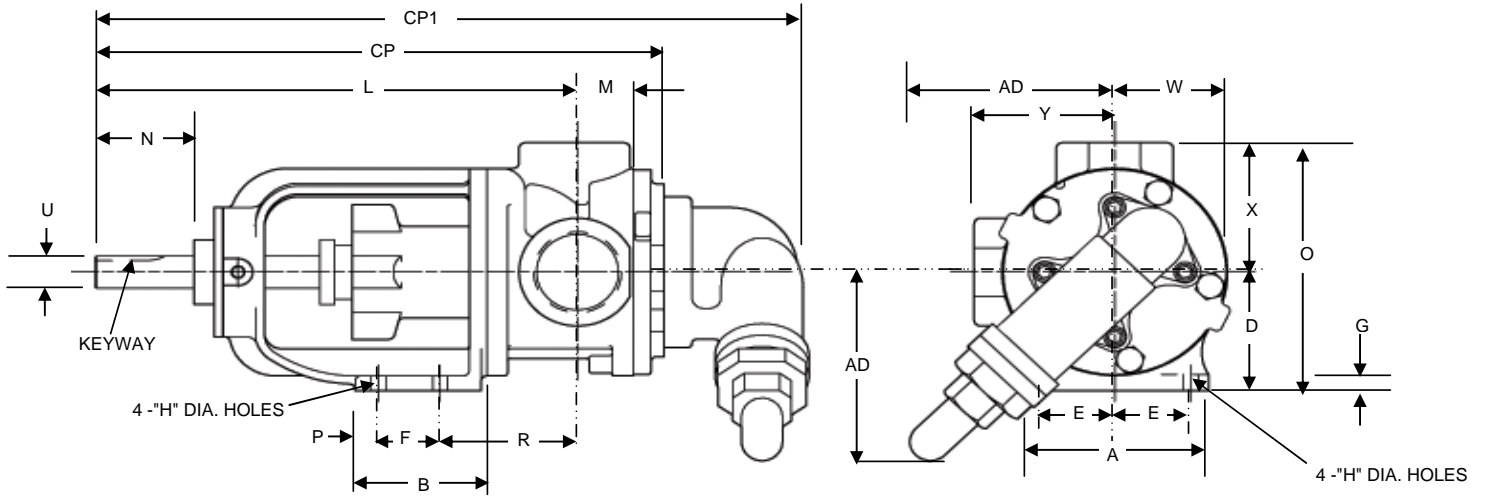

# VICAN PUMP - DIMENSIONAL DRAWING

BULLETIN: DD-115SS-C

Page: 1

Effective: A. 09/09/2004

## Pump Series: 115SS ALLOY PUMPS

Models: H-115SS, HX4-115SS

Model Number	Port Size	DM	A	B	CP	CP1	D	E	F	G	H	L	M	N	O	P	R	T	U	V	W	X	Y	Keyway	Approx Ship. Wt.
H-115SS	1-1/2" NPT	in.	4.0	2.69	12.16	14.38	2.75	1.63	1.31	0.38	0.32	10.31	1.19	2.12	5.75	0.50	2.94	5.56	0.750	1.13	2.41	3.0	3.0	.188 x .094	31 lbs.
		mm	102	69	309	365	70	41	33	10	9	262	30	54	146	13	75	141	19	29	61	76	76	5 x 3	14 kg
HX4-115SS	1-1/2" NPT	in.	4.0	2.69	12.16	14.38	2.75	1.63	1.31	0.38	0.32	10.31	1.19	2.12	5.75	0.50	2.94	5.56	0.750	1.13	2.41	3.0	3.0	.188 x .094	32 lbs.
		mm	102	69	309	365	70	41	33	10	9	262	30	54	146	13	75	141	19	29	61	76	76	5 x 3	14.5 kg

ALL DIMENSIONS ARE APPROXIMATE  
FOR EXACT INSTALLATION DATA, CERTIFIED PRINTS WILL BE SUPPLIED ON REQUEST