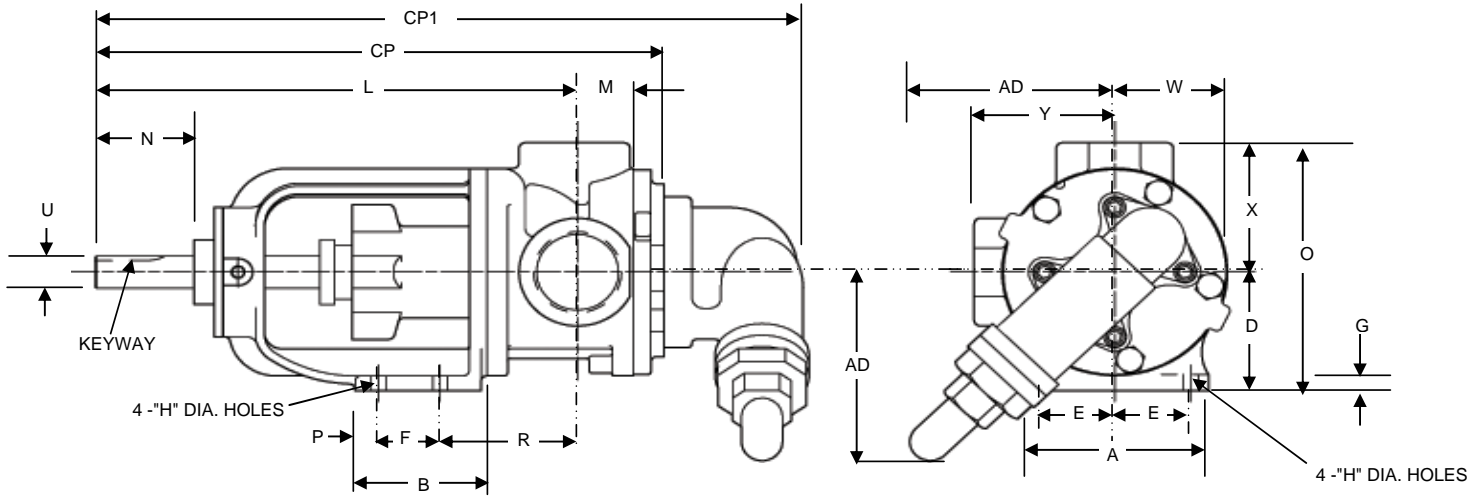

# VICAN PUMP - DIMENSIONAL DRAWING

BULLETIN: DD-115SD-C

Page: 1

Effective: A. 09/09/2004

## Pump Series: 115SD SEVERE DUTY PUMPS

Models: H-115SD, HX4-115SD

Model Number	Port Size	DM	A	B	CP	CP1	D	E	F	G	H	L	M	N	O	P	R	T	U	V	W	X	Y	Keyway	Approx Ship. Wt.
H-115SD	1" NPT	in.	4.0	2.69	12.00	14.62	2.75	1.62	1.31	0.31	0.32	9.88	1.00	2.12	5.75	0.50	2.5	5.56	0.750	1.13	2.38	3.0	3.0	.188 x .094	35 lbs.
		mm	102	69	305	372	70	62	34	8	9	251	26	54	147	13	64	142	19	29	61	77	77	5 x 3	16 kg
HX4-115SD	1-1/2" NPT	in.	4.0	2.69	12.62	15.25	2.75	1.62	1.31	0.31	0.32	10.31	1.19	2.12	5.75	0.50	2.94	5.56	0.750	1.13	2.38	3.0	3.0	.188 x .094	40 lbs.
		mm	102	69	321	388	70	42	34	8	9	262	31	54	147	13	75	142	19	29	61	77	77	5 x 3	18 kg

ALL DIMENSIONS ARE APPROXIMATE  
 FOR EXACT INSTALLATION DATA, CERTIFIED PRINTS WILL BE SUPPLIED ON REQUEST